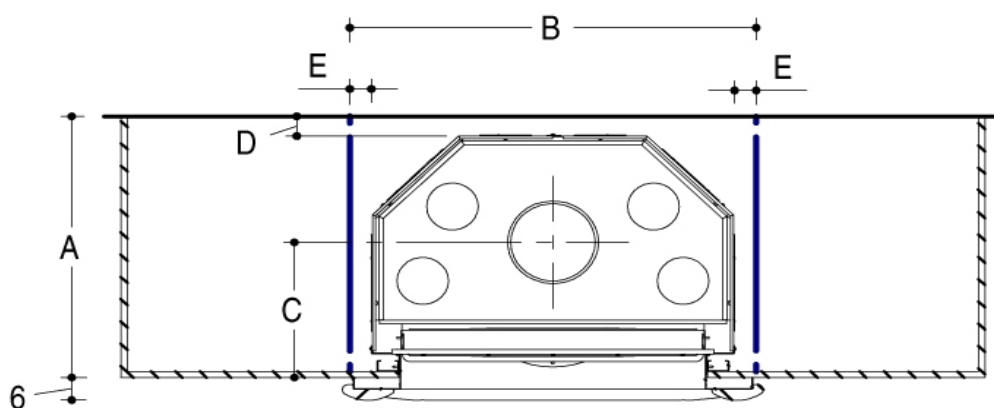

TECHNICAL DRAWING

Mod.	A	B	C	D	E	L	H	Ø
48S CR	73,5	100	38,5	5	5	97,5	78,5	25
85 C	60,5	95	40,5	5	5	97,5	78,5	20
KD CR	57,5	100	33,5	5	5	97,5	78,5	25
600 HT	66,5	94	34,5	5	5	97,5	78,5	20
600 THERMO	72,5	94	37	5	5	97,5	78,5	20
MA 260	64,5	90	42,5	5	5	97,5	78,5	20
MA 260 SL	64,5	90	42,5	5	5	97,5	78,5	20
MA 263 SL	59,5	112,5	40	5	5	118	72	25
MA 264 SL	59,5	140,5	40	5	5	146	76	25
ME 65/60	70,5	88	46,5	5	5	93	88	20
ME 70/51	70,5	92	46,5	5	5	97,5	78,5	20
ME 90/44	70,5	113	46,5	5	5	118	72	25

Mod.	A	B	C	D	E	L	H	Ø
ME 90/44 B	73	116	37	-	5	118	72	25
ME 120/48	70,5	141	46,5	5	5	146	76	25
MC 70/51	58,5	88,5	38,5	5	5	97,5	78,5	18
MC 90/44	58,5	108,5	38,5	5	5	118	72	20
MC 120/48	58,5	136,5	38,5	5	5	146	76	20
IG 70	47	83	31	5	5	97,5	78,5	15
IG 90	49,5	103	32,5	5	5	118	72	15
IG 90 B	51	122	25,5	-	5	118	72	15
IG 120	49,5	131	30,5	5	5	146	76	20
IG 120 B	51	150	25,5	-	5	146	76	20
MP 973	65 / 79 *	104	54 / 69 *	5	5	93	88	8

Ø Dimensione consigliata da verificare in fase di installazione

* MP 973 con scarico posteriore