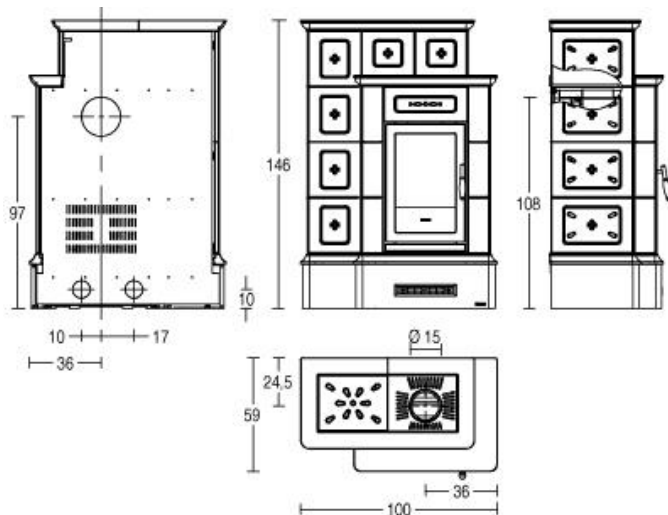

## TECHNICAL DATA

Room heating capacity (min-max)	m <sup>3</sup>	135 - 230
Nominal thermal efficiency	%	80,8
Rated heat output	kW	8,0
Consumption at rated heat output	Kg/h	2,0
Maximum heat output	kW	10,0
Maximum consumption		2,9
Dimensions WxDxH	cm	100 x 59 x 146
Cladding		maiolica
Front		maiolica
Firebox		acciaio
Primary and secondary air		regolabile più terziaria predeterminata
Air combustion kit		optional
Firebox		Aluker
Brazier		ghisa
Flue outlet Ø	cm	15 superiore o posteriore
Ash drawer		estraibile
Door		ghisa
Ceramic glass		resistente a 750°C autopulente
Door handle		acciaio con impugnatura in materiale silicico o maiolica
Wellness -umidifier in stainless steel		no
Oven in stainless steel (LxWxH)	cm	
Multifuoco System®		optional
Front air vents-orientable		si/si
Forced Convection kit		no
Total weight	Kg	353